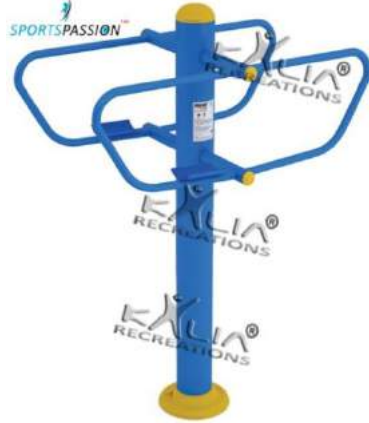

PARALLEL BARS SP-KR-2523

**SPORTSPASSION™**

**LEG LIFT POST EXERCISER SP-KR-2524**

**SPORTSPASSION™**

**OUTDOOR GYM STRENGTH TESTER SP-KR-2525**

**SPORTSPASSION™**

**ROWING MACHINE SITTING SP-KR-2526**

**SPORTSPASSION™**

**S TYPE BALANCING BEAM SP-KR-2527**

**SPORTSPASSION™**

**EXERCISE STRECHING MACHINE SP-KR-2528**

**SPORTSPASSION™**

**ROWING MACHINE SP-KR-2529**

SPORTSPASSION™

ARM-WHEEL Cum SIT UP BENCH

SP-KR-2530

SPORTSPASSION™

MULTI PURPOSE TRAINER

SP-KR-2531

SPORTSPASSION™

STRENGTH TESTER AND PULLER

SP-KR-2532

SPORTSPASSION™

MULTI EXERCISING BARS