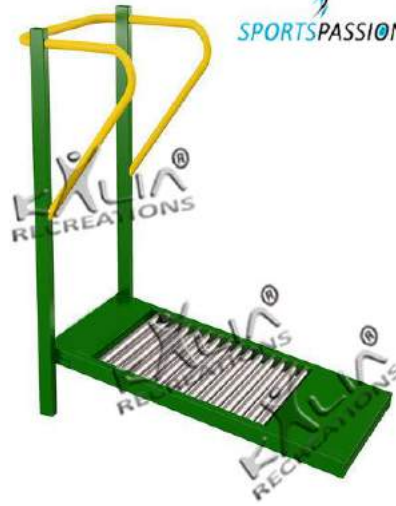

SP-KR-2546

BONY RIDER

SP-KR-2547

HEX MULTI ACTIVITY OUTDOOR GYM **SP-KR-2548**

OCTAGONAL MULTI ACTIVITY OUTDOOR GYM **SP-KR-2549**

VERTICAL BARS **SP-KR-2550**

OUTDOOR GYM **SP-KR-2551**

ROMAN RINGS Cum TWISTER **SP-TN-2401**

PARALLEL BARS DESIGNER **SP-TN- 2400**

**SPORTSPASSION™**

**BACK SHAPER EXERCISER    SP-KR-2509**

**SPORTSPASSION™**

**OUTDOOR GYM TREADMILL    SP-KR-2550**