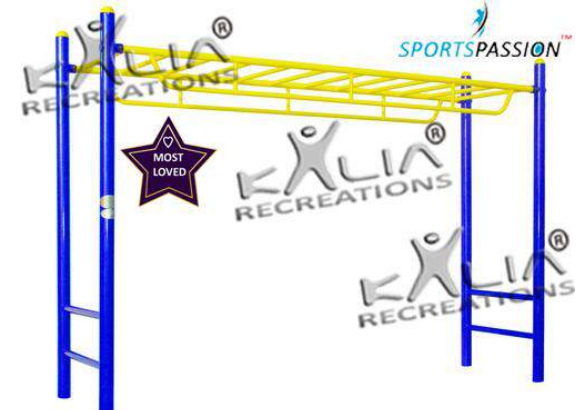

**CHEST AND SHOULDER WHEEL STATIONS | SP-KR-2537**

**CHIN UP And LIMBS TRAINER | SP-KR-2538**

**PULL DOWN AND CHEST PRESS | SP-KR-2539**

**SHOULDER ARMWHEEL | SP-KR-2540**

**ARMS WHEEL | SP-KR-2541**

TAI CHI TRAINER EXERCISER

SP-KR-2542

UPPER LIMBS STRECHER

SP-KR-2543

OUTDOOR GYM BIG WHEELS

SP-KR-2544

STRAIGHT PULL UP BAR

SP-KR-2545

STEP UP