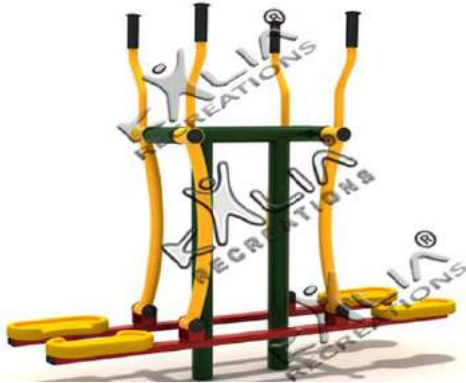

**BACK SHAPER SP-KR-2509**

**SPORTSPASSION™**

**SINGLE SKIER SP-KR-2510**

**SPORTSPASSION™**

**SIT UP BOARD SP-KR-2511**

**SPORTSPASSION™**

**DOUBLE SKIER SP-KR- 2512**

**SPORTSPASSION™**

**BACK CUM WAIST RELAXER SP-KR-2513**

**SPORTSPASSION™**

**KNEE CHAIR SP-KR-2514**

**SPORTSPASSION™**

**LOG CYCLE SP-KR-2515**

**SPORTSPASSION™**

**SHOULDER ARM WHEEL SP-KR-2516**

**SPORTSPASSION™**

**OUTDOOR GYM EXERCISING BARS SP-TN- 2502**

DOUBLE SITTING AND STANDING TWISTER SP-KR-2518

DOUBLE AIR SWING WALKER SP-TN-2504

HORIZONTAL STRENGTH TESTER SP-TN-2501

OUTDOOR GYM BALANCE BEAM SP-KR-2521

DIPS-CHIN-UPS-PUSH-UPS SP-KR-2522