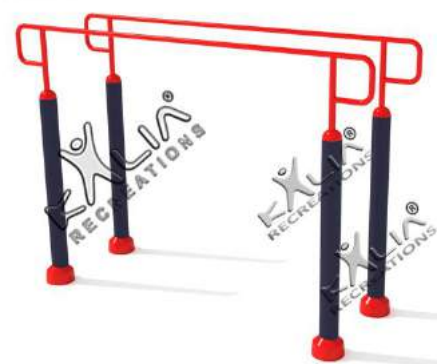

**BACK SHAPER SP-KR-2509**

**SPORTSPASSION™**

**SINGLE SKIER SP-KR-2510**

**SPORTSPASSION™**

**SIT UP BOARD SP-KR-2511**

**SPORTSPASSION™**

**DOUBLE SKIER SP-KR- 2512**

**SPORTSPASSION™**

**BACK CUM WAIST RELAXER SP-KR-2513**

**SPORTSPASSION™**

**KNEE CHAIR SP-KR-2514**

**SPORTSPASSION™**

**LOG CYCLE SP-KR-2515**

**SPORTSPASSION™**

**SHOULDER ARM WHEEL SP-KR-2516**

**SPORTSPASSION™**

**OUTDOOR GYM EXERCISING BARS SP-TN- 2502**

DOUBLE SITTING AND STANDING TWISTER SP-KR-2518

DOUBLE AIR SWING WALKER SP-TN-2504

HORIZONTAL STRENGTH TESTER SP-TN-2501

OUTDOOR GYM BALANCE BEAM SP-KR-2521

DIPS-CHIN-UPS-PUSH-UPS SP-KR-2522